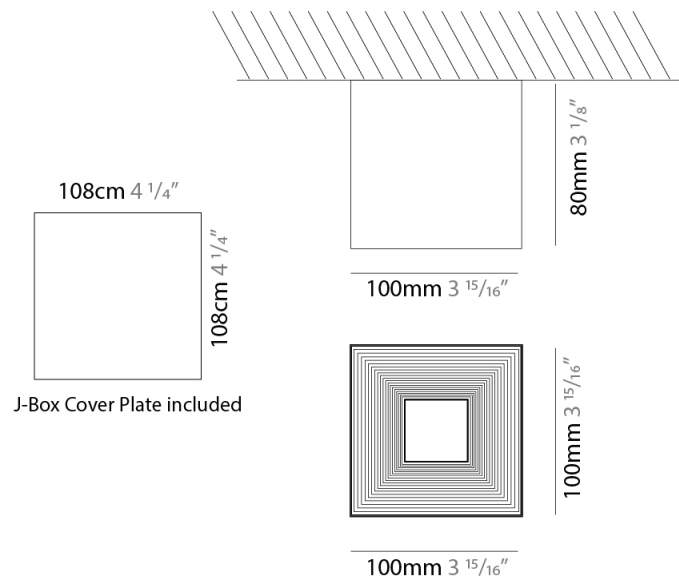

DARMA SURFACE

D42008-

base number   Finish
Options

PROJECT
TYPE
SPECIFIER
QUANTITY
DATE

1. To build a product code in our configurator select the specify button on the base model # product page
2. To build a manual product code on this datasheet choose from the options listed below in blue font and add the suffix to the base model #

GENERAL

Series: Darma
Brand: Icone
Division: Design
Mounting Type: Surface
Mounting Location: Ceiling
Subcategory: Downlight

PHYSICAL

Shape: Square
Length (mm): 100
Length (in): 3 ¹⁵/₁₆
Width (mm): 100
Width (in): 3 ¹⁵/₁₆
Height (mm): 80
Height (in): 3 ¹/₈
Light Distribution: Direct
Fixture Finish: WHI / TWH / CHW / TSL / CGL
Fixture Material: Aluminum

ELECTRICAL

Lamp Type: LED
Input Wattage (W): 17
Dimming: Electronic Low Voltage Dimming
Input Voltage (V): 120Vac Direct Line

LED

Color Temperature (°K): 3000
Nominal Lumen (lm): 1350
CRI: >90 CRI
Lamp Life (hrs): 50000

OPTICAL

RATINGS AND CERTIFICATIONS

Certified By: Certified for North American Standards
IP rating: IP20