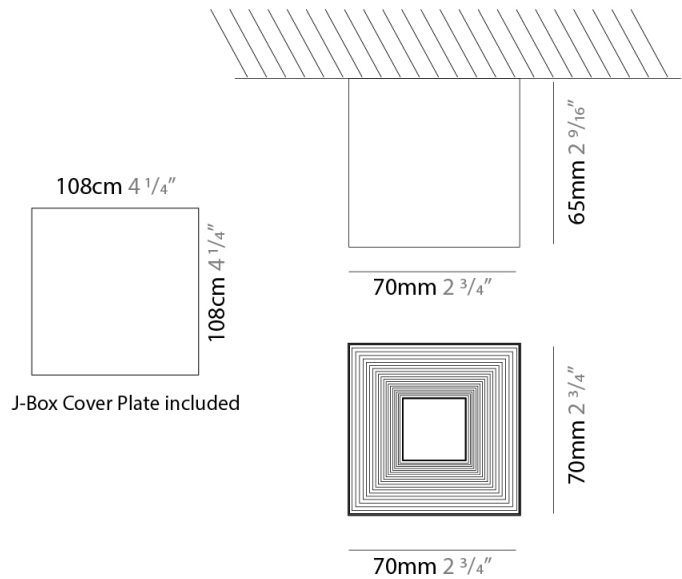

PROJECT
TYPE
SPECIFIER
QUANTITY
DATE

DARMA SURFACE

D42007-

base number   Finish
Options

1. To build a product code in our configurator select the specify button on the base model # product page
2. To build a manual product code on this datasheet choose from the options listed below in blue font and add the suffix to the base model #

GENERAL

Series: Darma
Brand: Icone
Division: Design
Mounting Type: Surface
Mounting Location: Ceiling
Subcategory: Downlight

PHYSICAL

Shape: Square
Length (mm): 70
Length (in): 2 3/4
Width (mm): 70
Width (in): 2 3/4
Height (mm): 65
Height (in): 2 9/16
Light Distribution: Direct
Fixture Finish: WHI / TWH / BWH
Fixture Material: Aluminum

ELECTRICAL

Lamp Type: LED
Total Output Wattage (W): 8.5
Dimming: Electronic Low Voltage Dimming
Input Voltage (V): 120Vac Direct Line

LED

Color Temperature (°K): 3000
Nominal Lumen (lm): 700
CRI: >90 CRI
Lamp Life (hrs): 50000

OPTICAL

RATINGS AND CERTIFICATIONS

Certified By: Certified for North American Standards
IP rating: IP20