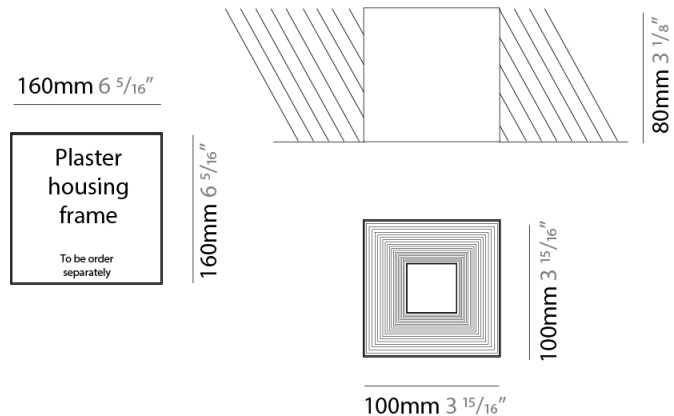

PROJECT	
TYPE	
SPECIFIER	
QUANTITY	
DATE	

DARMA RECESSED

D46001-WHI

base number

1. To build a product code in our configurator select the specify button on the base model # product page
2. To build a manual product code on this datasheet choose from the options listed below in blue font and add the suffix to the base model #

GENERAL

Series: Darma
Brand: Icone
Division: Design
Mounting Type: Recessed
Mounting Location: Ceiling
Subcategory: Downlight

PHYSICAL

Shape: Square
Length (mm): 100
Length (in): 3 15/16
Width (mm): 100
Width (in): 3 15/16
Height (mm): 80
Height (in): 3 1/8
Light Distribution: Direct
Weight (kg): 1.45
Weight (lbs): 3.199
Fixture Finish: WHI
Fixture Material: Metal

ELECTRICAL

Lamp Type: LED
Total Output Wattage (W): 17
Dimming: Electronic Low Voltage Dimming
Input Voltage (V): 120Vac Direct Line

LED

Color Temperature (°K): 3000
Nominal Lumen (lm): 1350
CRI: >90 CRI
Lamp Life (hrs): 50000

OPTICAL

RATINGS AND CERTIFICATIONS

Certified By: Certified for North American Standards
IP rating: IP20