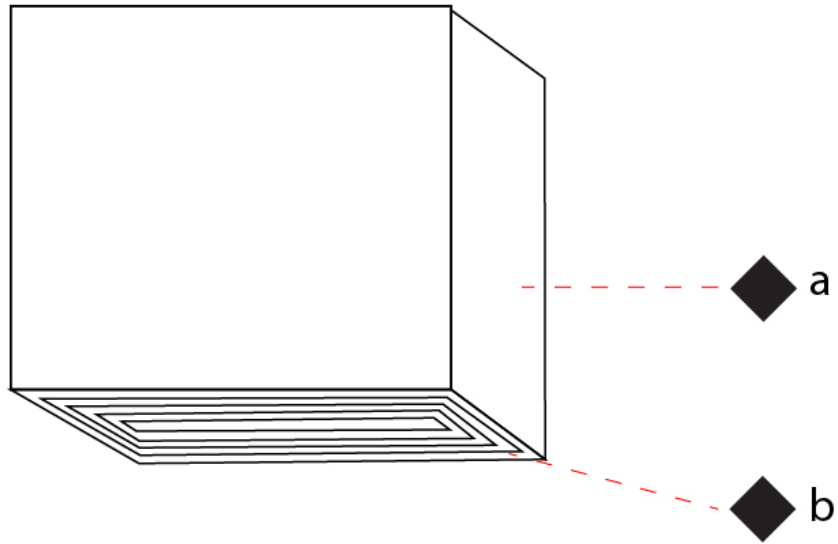

DARMA SURFACE

D42007-

PROJECT

TYPE

SPECIFIER

QUANTITY

DATE

D